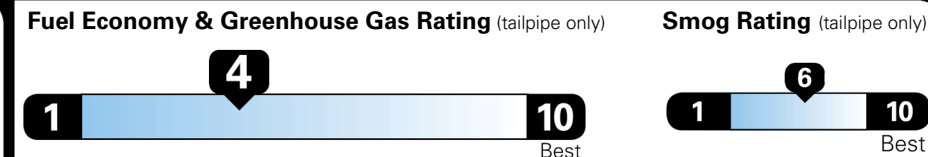

Gasoline Vehicle

You spend $3,250 more in fuel costs over 5 years compared to the average new vehicle.

Annual fuel cost $2,350