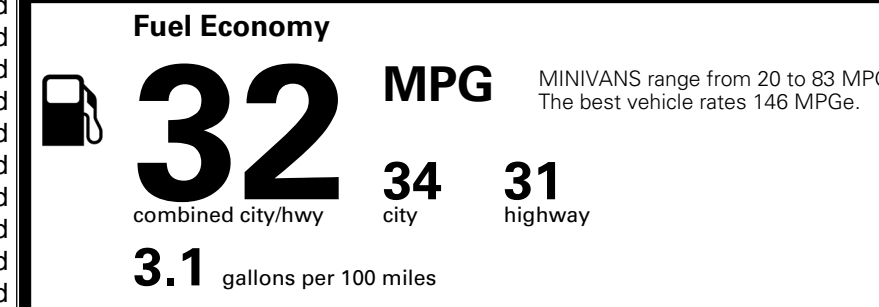

\$315.00
 \$120.00
 \$400.00

MSRP INCLUDING OPTIONS

\$ 44,425.00

INLAND FREIGHT AND HANDLING

\$ 1,545.00

TOTAL MANUFACTURER'S SUGGESTED RETAIL PRICE ▶

\$ 45,970.00

TOTAL ADDITIONAL WEIGHT: 16.5

EPA DOT Fuel Economy and Environment

Gasoline Vehicle

You save \$750
 in fuel costs over 5 years compared to the average new vehicle.

Annual fuel cost
\$1,550

Actual results will vary for many reasons, including driving conditions and how you drive and maintain your vehicle. The average new vehicle gets 29 MPG and costs \$8,500 to fuel over 5 years. Cost estimates are based on 15,000 miles per year at \$ 3.30 per gallon. MPGe is miles per gasoline gallon equivalent. Vehicle emissions are a significant cause of climate change and smog.