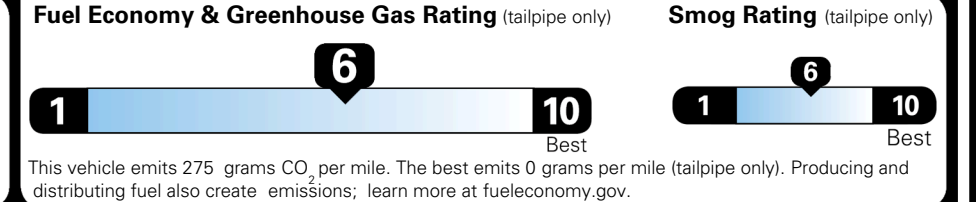

Actual results will vary for many reasons, including driving conditions and how you drive and maintain your vehicle. The average new vehicle gets 29 MPG and costs $8,500 to fuel over 5 years. Cost estimates are based on 15,000 miles per year at $ 3.30 per gallon. MPGe is miles per gasoline gallon equivalent. Vehicle emissions are a significant cause of climate change and smog.

fueleconomy.gov

Calculate personalized estimates and compare vehicles

GOVERNMENT 5-STAR SAFETY RATINGS

Overall Vehicle Score		Not Rated
Based on the combined rating of frontal, side and rollover. Should ONLY be compared to other vehicles of similar size and weight.		
Frontal	Driver	★★★★★
Crash	Passenger	★★★★
Based on the risk of injury in a frontal impact. Should ONLY be compared to other vehicles of similar size and weight.		
Side	Front seat	Not Rated
Crash	Rear seat	Not Rated
Star ratings based on the risk of injury in a side impact.		
Rollover		★★★★
Star ratings based on the risk of rollover in a single-vehicle crash.		

Star ratings range from 1 to 5 stars (★★★★★) with 5 being the highest.
Source: National Highway Traffic Safety Administration (NHTSA).
www.safercar.gov or 1-888-327-4236

Manufacturer's suggested retail price includes Manufacturer's recommended pre-delivery service. License and title fees, state and local taxes and other dealer installed options and accessories are not included in the manufacturer's suggested retail price.

PARTS CONTENT INFORMATION

FOR VEHICLES IN THIS CAR LINE U.S./CANADIAN PARTS CONTENT: 2 %

MAJOR SOURCES OF FOREIGN PARTS: KOREA: 90%

NOTE: PARTS CONTENT DOES NOT INCLUDE FINAL ASSEMBLY, DISTRIBUTION, OR OTHER NON-PARTS COSTS.

FOR THIS VEHICLE FINAL ASSEMBLY POINT: GWANGMYEONG, KOREA

COUNTRY OF ORIGIN
ENGINE (MOTOR): KOREA
TRANSMISSION: KOREA