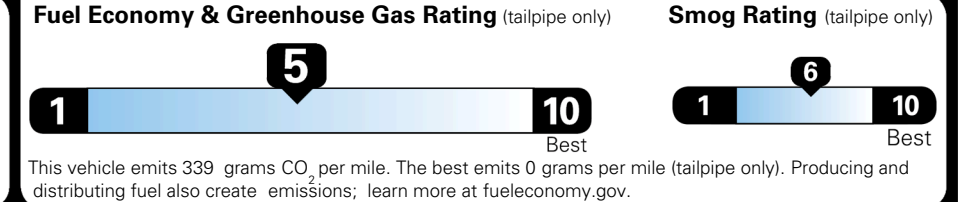

Actual results will vary for many reasons, including driving conditions and how you drive and maintain your vehicle. The average new vehicle gets 29 MPG and costs $8,500 to fuel over 5 years. Cost estimates are based on 15,000 miles per year at $ 3.30 per gallon. MPGe is miles per gasoline gallon equivalent. Vehicle emissions are a significant cause of climate change and smog.

fueleconomy.gov
Calculate personalized estimates and compare vehicles