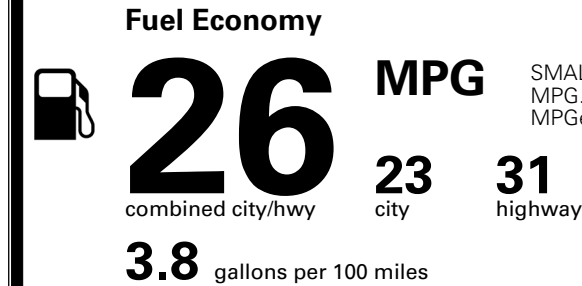

\$ 1,495.00

TOTAL MANUFACTURER'S SUGGESTED RETAIL PRICE ▶

\$ 38,845.00

TOTAL ADDITIONAL WEIGHT: 10.1

EPA DOT Fuel Economy and Environment

Gasoline Vehicle

SMALL SUVs range from 14 to 138 MPG. The best vehicle rates 146 MPGe.

You spend \$1,000 more in fuel costs over 5 years compared to the average new vehicle.

Annual fuel cost
\$1,900

Fuel Economy & Greenhouse Gas Rating (tailpipe only) Smog Rating (tailpipe only)

This vehicle emits 339 grams CO₂ per mile. The best emits 0 grams per mile (tailpipe only). Producing and distributing fuel also create emissions; learn more at fueleconomy.gov.