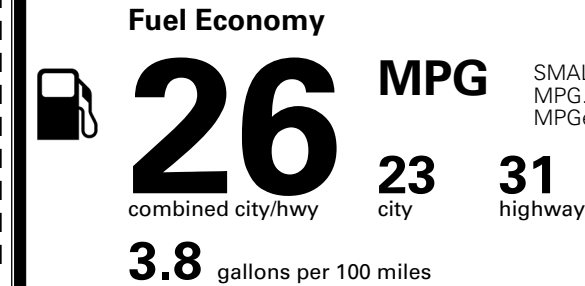

\$ 35,555.00

INLAND FREIGHT AND HANDLING

\$ 1,495.00

TOTAL MANUFACTURER'S SUGGESTED RETAIL PRICE ▶

\$ 37,050.00

EPA DOT Fuel Economy and Environment

Gasoline Vehicle

SMALL SUVs range from 14 to 125 MPG. The best vehicle rates 146 MPGe.

You spend \$1,000 more in fuel costs over 5 years compared to the average new vehicle.

Annual fuel cost \$1,900

Fuel Economy & Greenhouse Gas Rating (tailpipe only) **Smog Rating** (tailpipe only)

This vehicle emits 339 grams CO₂ per mile. The best emits 0 grams per mile (tailpipe only). Producing and distributing fuel also create emissions; learn more at fueleconomy.gov.