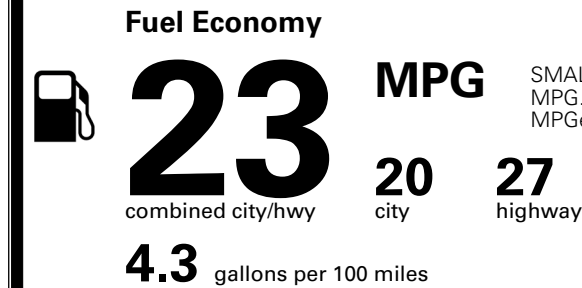

\$ 1,495.00

TOTAL MANUFACTURER'S SUGGESTED RETAIL PRICE ▶

\$ 49,175.00

TOTAL ADDITIONAL WEIGHT: 20.7

*Additional terms and conditions apply.

**Kia Connect may be currently unavailable for some Model Year 2022 and newer vehicles sold or purchased in Massachusetts; please see owners.kia.com for more information.

EPA DOT Fuel Economy and Environment

Gasoline Vehicle

SMALL SUVs range from 14 to 138 MPG. The best vehicle rates 146 MPGe.

You spend
\$2,250
 more in fuel costs
 over 5 years
 compared to the
 average new vehicle.