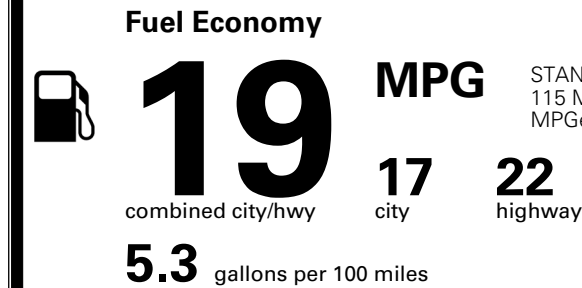

MSRP INCLUDING OPTIONS \$ 57,890.00

INLAND FREIGHT AND HANDLING \$ 1,545.00

TOTAL MANUFACTURER'S SUGGESTED RETAIL PRICE ▶ \$ 59,435.00

TOTAL ADDITIONAL WEIGHT: 20.3

\$ 56,790.00

EPA DOT Fuel Economy and Environment

Gasoline Vehicle

STANDARD SUVs range from 13 to 115 MPG. The best vehicle rates 146 MPGe.

You spend **\$4,250** more in fuel costs over 5 years compared to the average new vehicle.

Annual fuel cost **\$2,450**