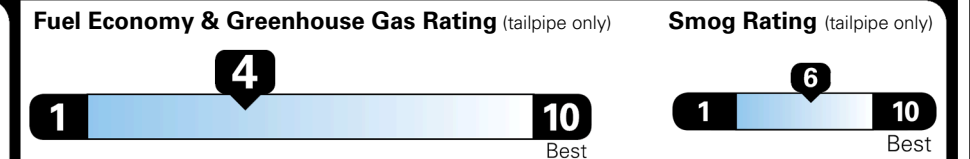

MSRP INCLUDING OPTIONS \$ 57,890.00

INLAND FREIGHT AND HANDLING \$ 1,545.00

TOTAL MANUFACTURER'S SUGGESTED RETAIL PRICE ▶ \$ 59,435.00

TOTAL ADDITIONAL WEIGHT: 20.3

\$ 56,790.00

EPA DOT Fuel Economy and Environment

Gasoline Vehicle

STANDARD SUVs range from 13 to 115 MPG. The best vehicle rates 146 MPGe.

You spend **\$4,250** more in fuel costs over 5 years compared to the average new vehicle.

Annual fuel cost **\$2,450**