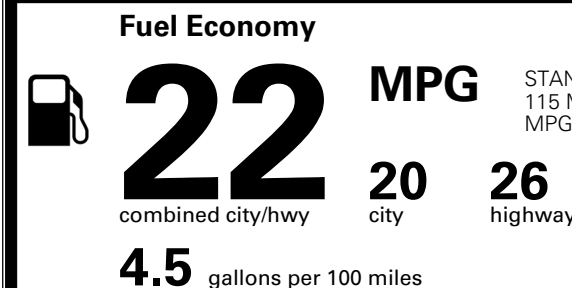

TOTAL MANUFACTURER'S SUGGESTED RETAIL PRICE ▶ \$ 44,380.00

TOTAL ADDITIONAL WEIGHT: 7.2

EPA DOT Fuel Economy and Environment

Gasoline Vehicle

You spend \$2,500 more in fuel costs over 5 years compared to the average new vehicle.