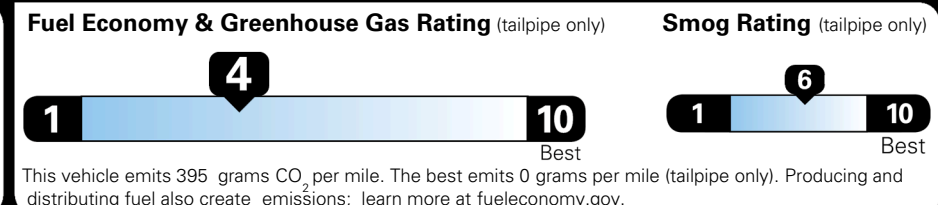

You spend $2,500 more in fuel costs over 5 years compared to the average new vehicle.

Annual fuel cost $2,100