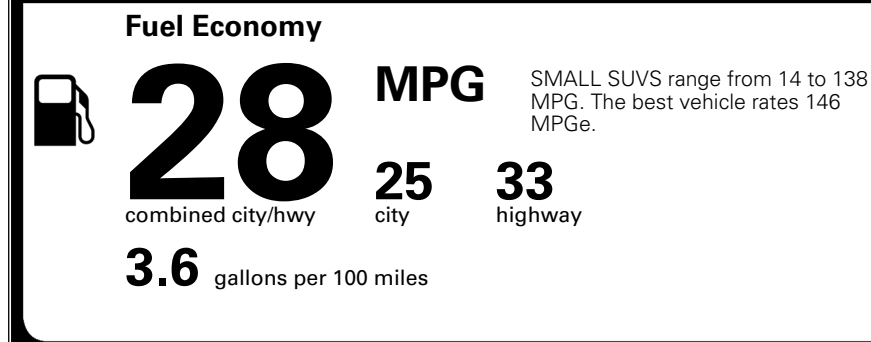

EPA DOT Fuel Economy and Environment

Gasoline Vehicle