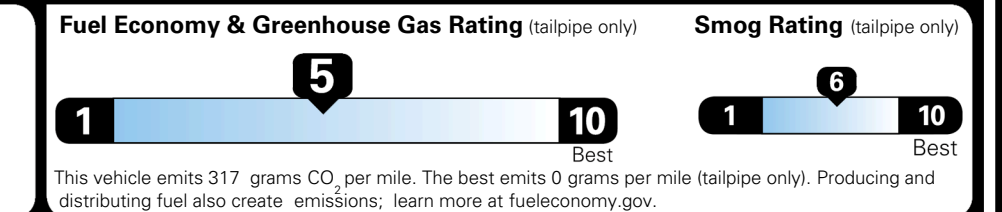

EPA DOT Fuel Economy and Environment

Gasoline Vehicle

You spend \$250 more in fuel costs over 5 years compared to the average new vehicle.

Annual fuel cost \$1,750

Actual results will vary for many reasons, including driving conditions and how you drive and maintain your vehicle. The average new vehicle gets 29 MPG and costs \$8,500 to fuel over 5 years. Cost estimates are based on 15,000 miles per year at \$ 3.30 per gallon. MPGe is miles per gasoline gallon equivalent. Vehicle emissions are a significant cause of climate change and smog.