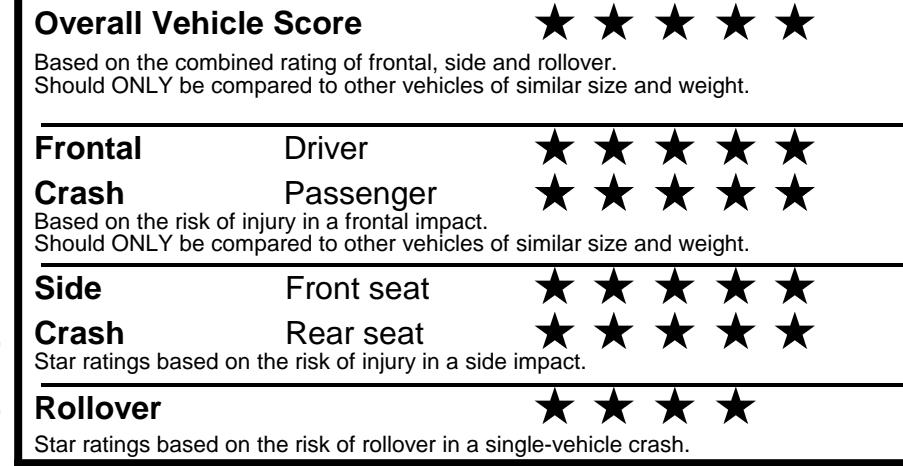

GOVERNMENT 5-STAR SAFETY RATINGS

PARTS CONTENT INFORMATION

FOR VEHICLES IN THIS CAR LINE U.S./CANADIAN PARTS CONTENT: 55 %

MAJOR SOURCES OF FOREIGN PARTS: KOREA: 30%

NOTE: PARTS CONTENT DOES NOT INCLUDE FINAL ASSEMBLY, DISTRIBUTION, OR OTHER NON-PARTS COSTS.

Star ratings range from 1 to 5 stars (★★★★★) with 5 being the highest.
Source: National Highway Traffic Safety Administration (NHTSA).
www.safercar.gov or 1-888-327-4236

FOR THIS VEHICLE FINAL ASSEMBLY POINT: WEST POINT, GA, USA

Manufacturer's suggested retail price includes Manufacturer's recommended pre-delivery service. License and title fees, state and local taxes and other dealer installed options and accessories are not included in the manufacturer's suggested retail price.

COUNTRY OF ORIGIN ENGINE (MOTOR): USA
TRANSMISSION: USA