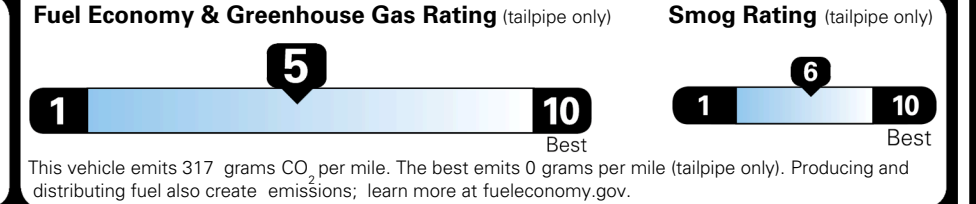

EPA DOT Fuel Economy and Environment

Gasoline Vehicle

You spend \$250 more in fuel costs over 5 years compared to the average new vehicle.

Annual fuel cost \$1,750

Actual results will vary for many reasons, including driving conditions and how you drive and maintain your vehicle. The average new vehicle gets 29 MPG and costs \$8,500 to fuel over 5 years. Cost estimates are based on 15,000 miles per year at \$ 3.30 per gallon. MPGe is miles per gasoline gallon equivalent. Vehicle emissions are a significant cause of climate change and smog.