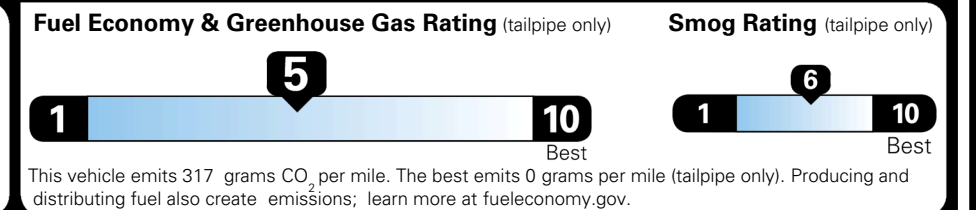

TOTAL ADDITIONAL WEIGHT:

EPA DOT Fuel Economy and Environment

Gasoline Vehicle

You spend \$250 more in fuel costs over 5 years compared to the average new vehicle.

Annual fuel cost \$1,750

Actual results will vary for many reasons, including driving conditions and how you drive and maintain your vehicle. The average new vehicle gets 29 MPG and costs \$8,500 to fuel over 5 years. Cost estimates are based on 15,000 miles per year at \$ 3.30 per gallon. MPGe is miles per gasoline gallon equivalent. Vehicle emissions are a significant cause of climate change and smog.