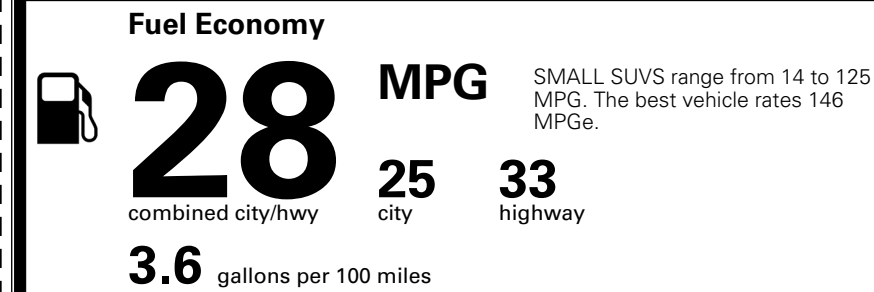

EPA DOT Fuel Economy and Environment

Gasoline Vehicle

You spend $250 more in fuel costs over 5 years compared to the average new vehicle.

Annual fuel cost $1,750